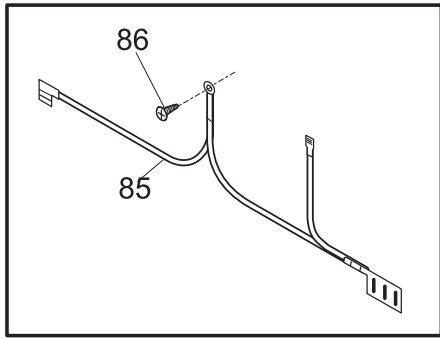

CABINET

P08C0991

CABINET

POS. NO	PART NO.	DESCRIPTION
3	216502600	Plug, drain, interior
4	297013600	Plug, drain, exterior
5	216620504	Frame, outer
6	216955503	Breaker, Plain, white, hinge side
11	216955500	Breaker, chest end, (2)
12	297146600	Nameplate, Commercial
18	216707201	Knob, temp control
21#	216714601	Control temperature
30	216110700	Breaker, corners
59	216506100	Basket, chest freezer
62	131420300	Screw, cr truss head, 8-18AB x 0.750
73	216506200	Divider, basket
75	216034301	Panel, access, white
100	216995207	Track-basket
104	297070100	Thermometer
120	216621000	Caster
150	216997400	Support, track-basket
*	216649700	CASTER PACK, 4 casters, wrench, 16 screws
*	5303305324	Paint, touch-up, white

SYSTEM

P08S0433

SYSTEM

POS. NO	PART NO.	DESCRIPTION
1	5303925238	Condenser
4 #	216938600	Drier-filter
5 #	216987200	Harness-main
22	216056400	Clip, compressor mtg, SPRING
27	5308002681	Grommet, compressor
28	5303212615	Support, compressor
29 #	297048200	Compressor, w/o electricals
30 #	297048300	Controller
32	241544101	Clamp, elec cont mtg, compressor, bale wire
42	216232700	Washer, flat, 1"OD x 0.531"ID
43A	5303212614	Clip, harness mount
47	216629600	Screw, hex washer head, 10-16 x 0.500, tapping
55	218909915	Capacitor, run, 220 VAC, 15 microfarad
85	216533500	Wire, ground
86	216036600	Screw, ph washer head, 8-32CA x 0.500, thread forming
*	297102800	Spacer-tube